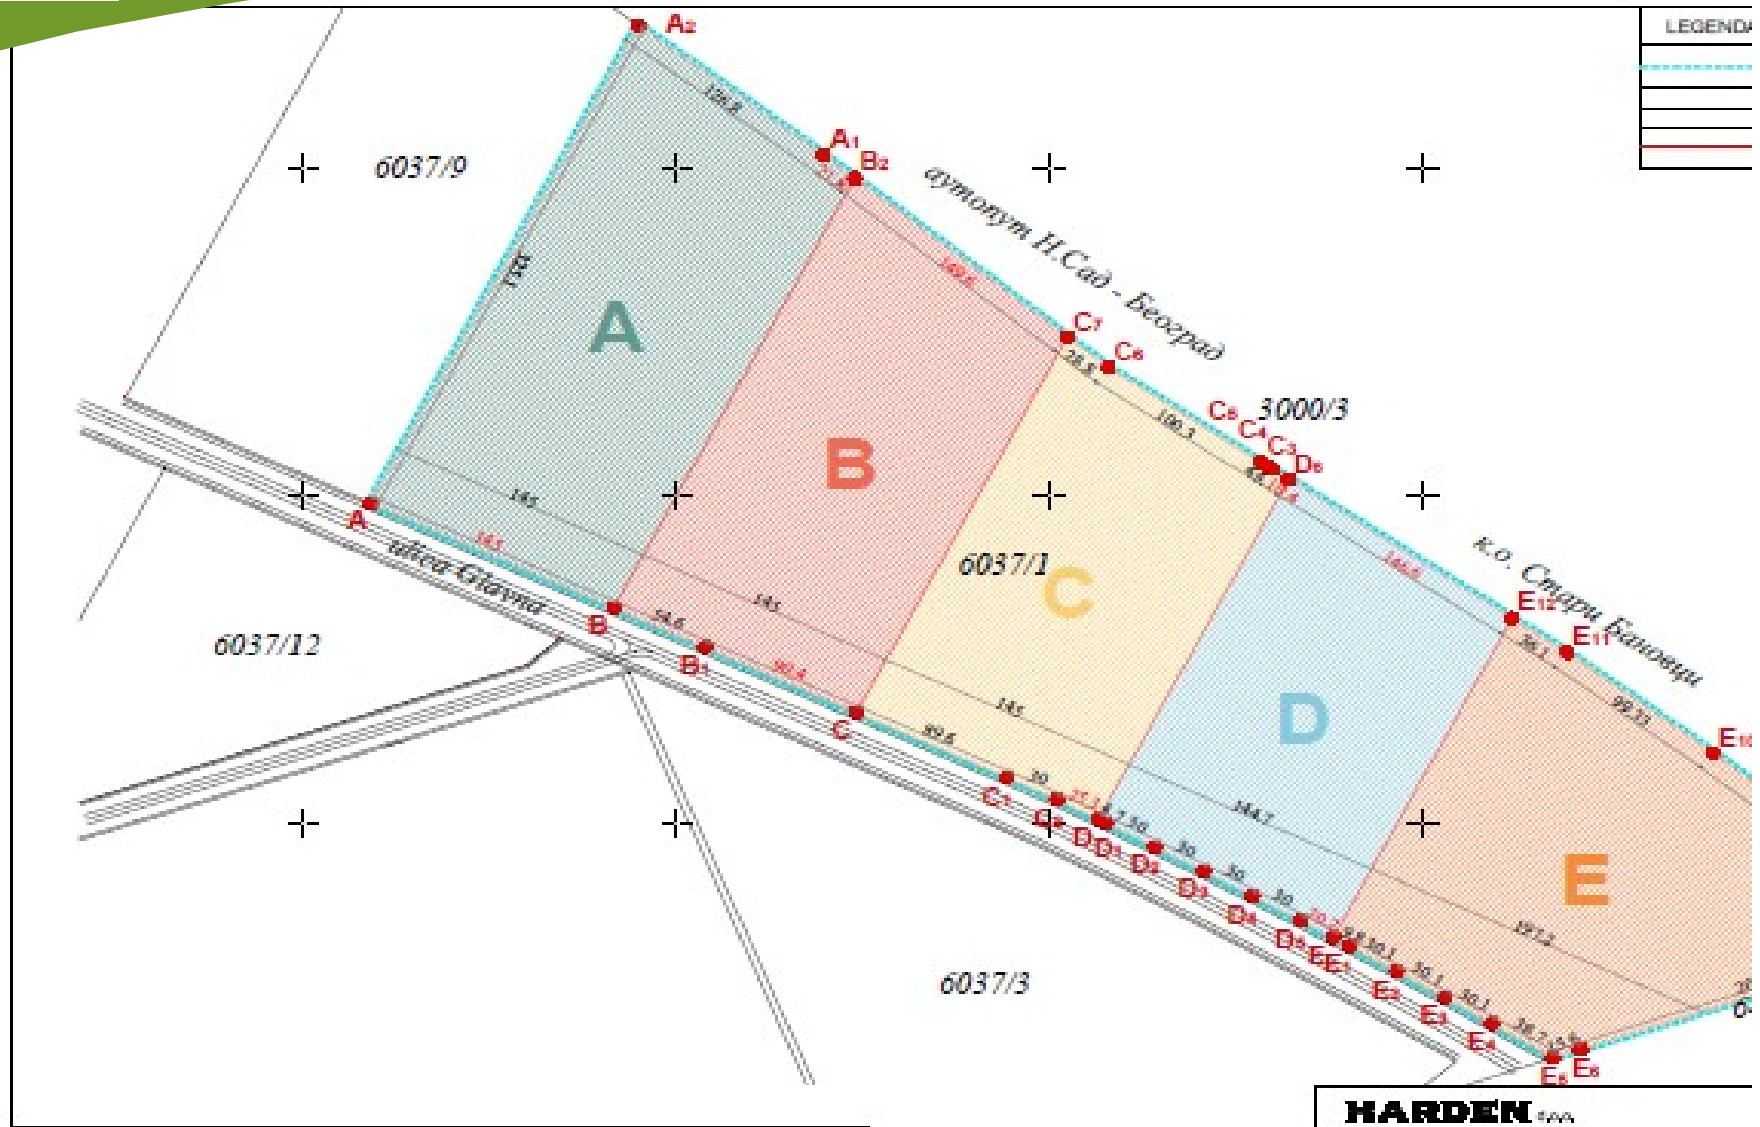

LAYOUT

E70 18km

50m 100m 200m

Administration Warehouse Guardhouse

Danos

INTERNATIONAL PROPERTY
CONSULTANTS & VALUERS

An alliance member of

**BNP PARIBAS
REAL ESTATE**