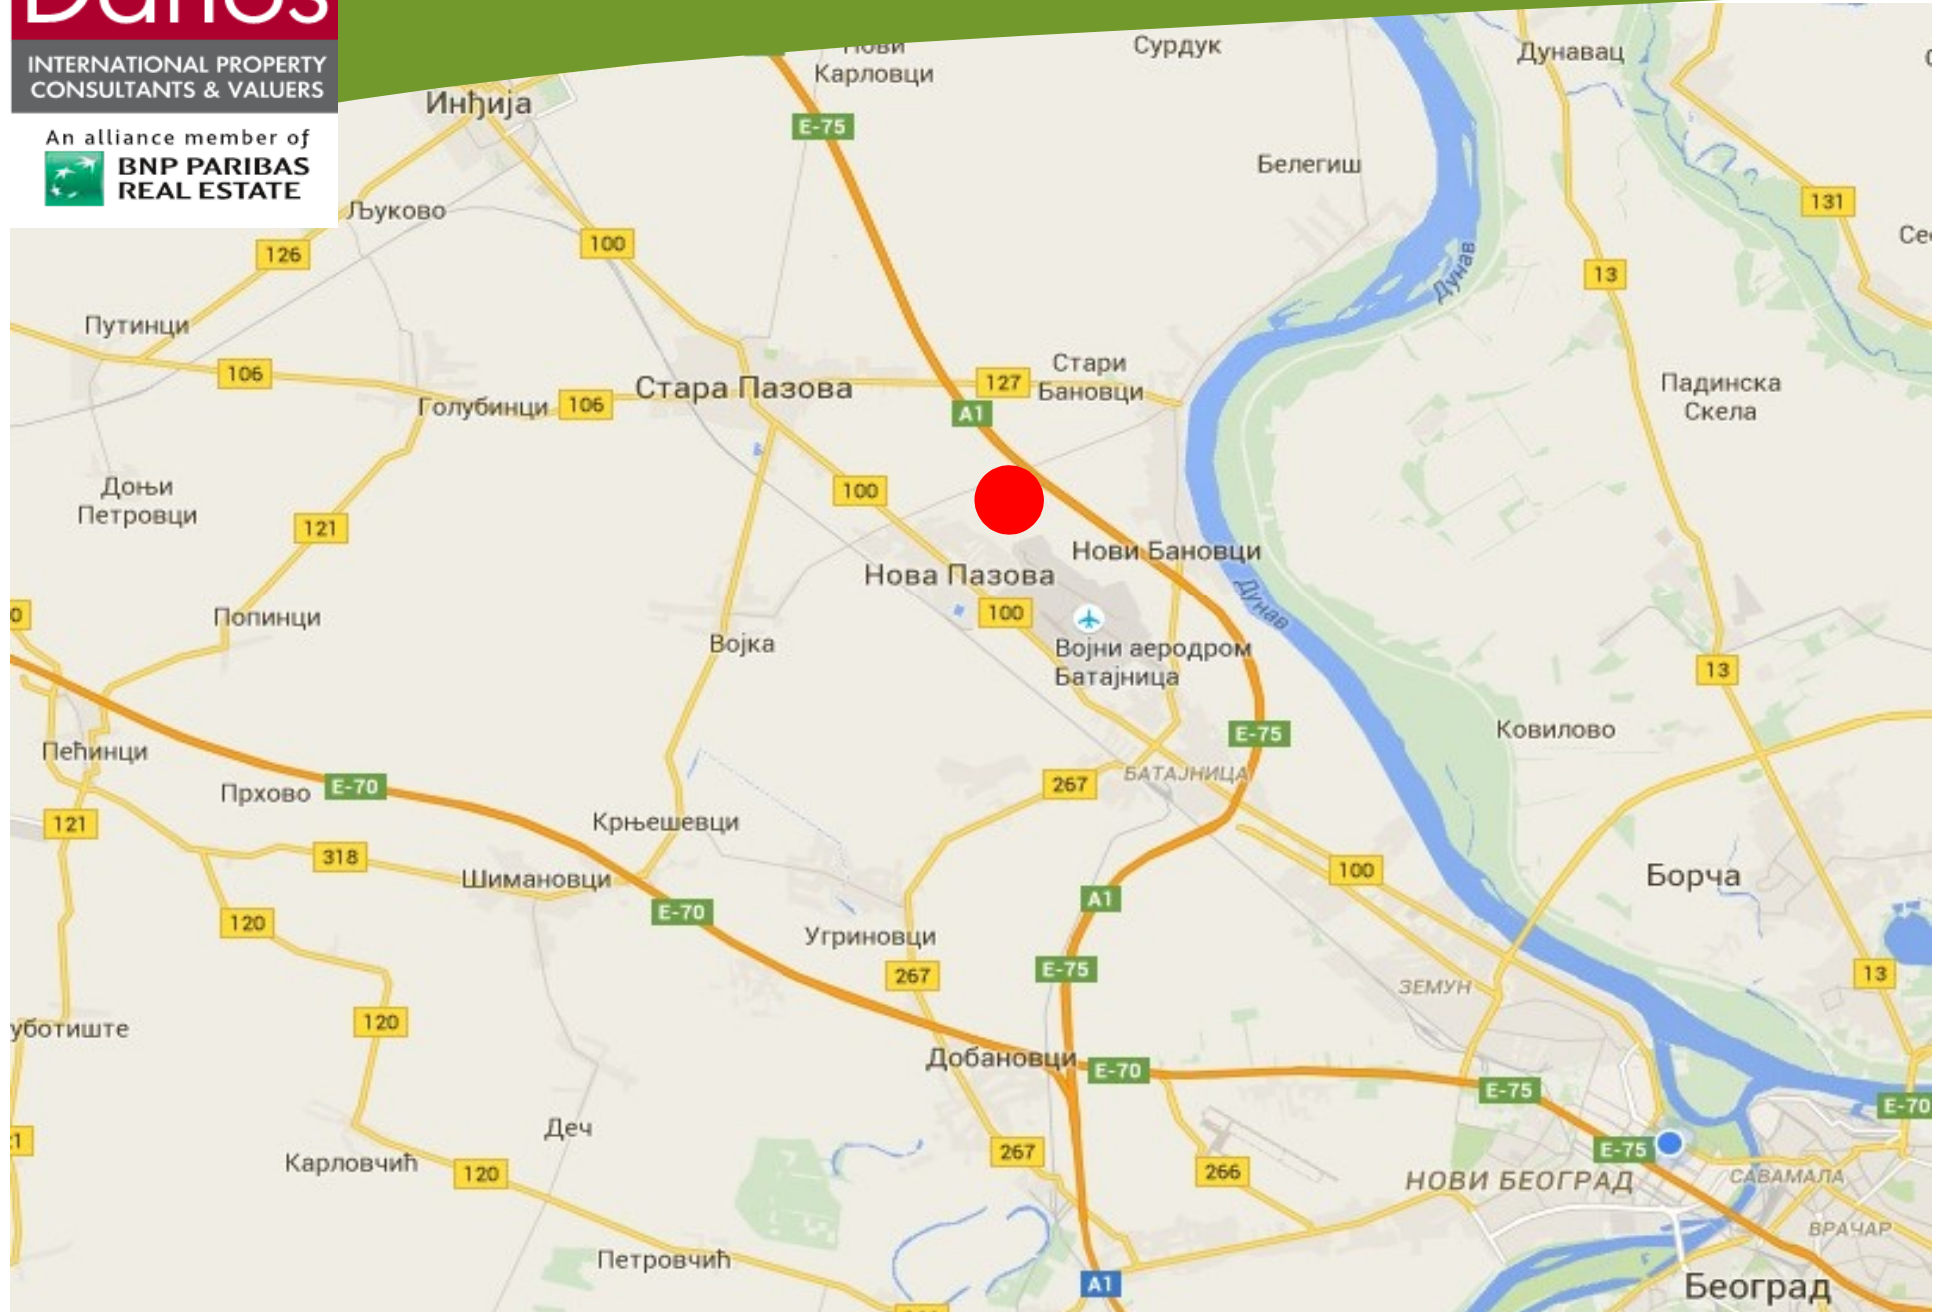

Danos

INTERNATIONAL PROPERTY
CONSULTANTS & VALUERS

An alliance member of
 **BNP PARIBAS
REAL ESTATE**

MACROLOCATION